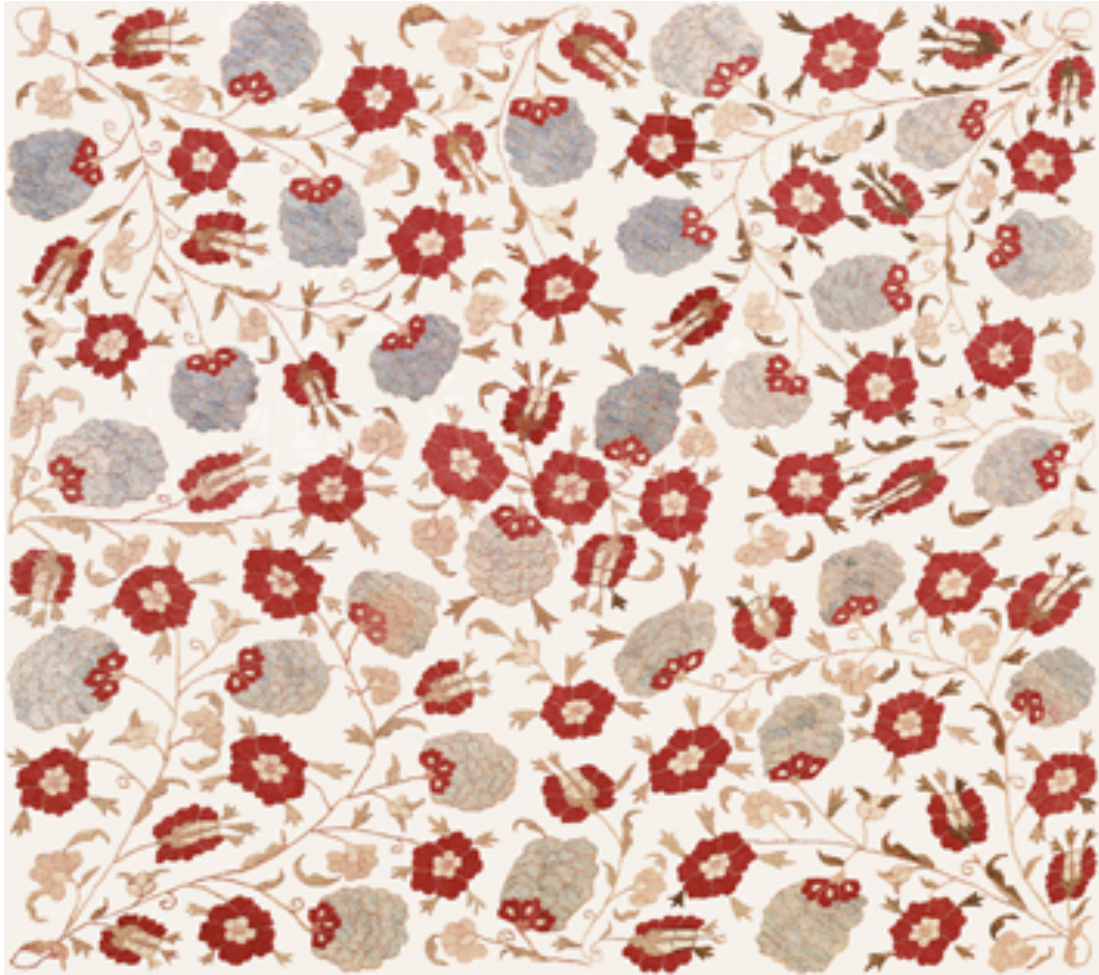

IDARICA GAZZONI
WALLPAPERS & FABRICS
ARJUMAND,

THE ARJUMAND COLLECTION
'ORIENTAL LOULOUDO'

WALLPAPER

KAVUK FLOWER

WIDHT CM.100
REPEAT CM.90